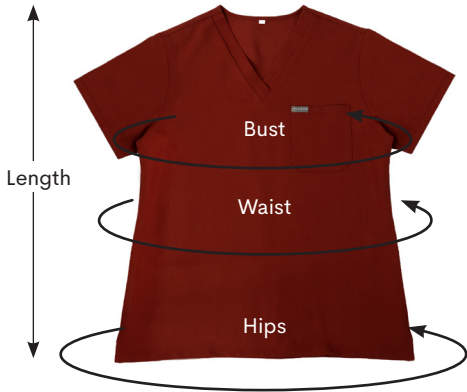

Top Thursday	XS	S	M	L	XL	XXL	3XL	4XL	5XL
Bust	89	94	99	105	112	117	126	134	142
Waist	72	78	84	90	96	103	110	118	126
Length	64.5	66	67.5	69	70.5	72	73.5	75	76.6

Top Friday	XS	S	M	L	XL	XXL	3XL	4XL	5XL
Bust	99	104	109	114	117	124	130	135	140
Hips	102	107	114	117	124	130	132	137	140
Length	71	72	73	74	75	76	77	78	79

Top Saturday	XS	S	M	L	XL	XXL	3XL	4XL	5XL
Bust	89	94	99	105	112	117	126	134	142
Waist	72	78	84	90	96	103	110	118	126
Length	63	64.5	66	67.5	69	70.5	72	73.5	75

Pants Petite Thursday	XS	S	M	L	XL	XXL	3XL	4XL	5XL
Waist	78	84	90	96	103	110	118	126	134
Hips	92	98	104	110	116	122	125	134	140
Length	98.5	100	101.5	103	104.5	106	107.5	109	110.5

Pants Regular Thursday	XS	S	M	L	XL	XXL	3XL	4XL	5XL
Waist	78	84	90	96	103	110	118	126	134
Hips	92	98	104	110	116	122	125	134	140
Length	102	103.5	105	106.5	108	109.5	111	112.5	114

Pants Petite Friday	XS	S	M	L	XL	XXL	3XL	4XL	5XL
Waist	78	84	90	96	103	110	118	126	134
Hips	92	98	104	110	116	122	125	134	140
Length	98.5	100	101.5	103	104.5	106	107.5	109	110.5

Pants Regular Friday	XS	S	M	L	XL	XXL	3XL	4XL	5XL
Waist	78	84	90	96	103	110	118	126	134
Hips	82	98	104	110	116	122	128	134	140
Length	102	103.5	105	106.5	108	109.5	111	112.5	114

Pants Petite Saturday	XS	S	M	L	XL	XXL	3XL	4XL	5XL
Waist	78	84	90	96	103	110	118	126	134
Hips	92	98	104	110	116	122	125	134	140
Length	98.5	100	101.5	103	104.5	106	107.5	109	110.5

Pants Regular Saturday	XS	S	M	L	XL	XXL	3XL	4XL	5XL
Waist	78	84	90	96	103	110	118	126	134
Hips	92	98	104	110	116	122	128	134	140
Length	102	103.5	105	106.5	108	109.5	111	112.5	114

How to Measure your Body:

- **Bust:** Measure under arm at the fullest part of the bust, and around the shoulder blades
- **Waist:** Measure around your body's natural waist
- **Hips:** Measure around the fullest part of your hips